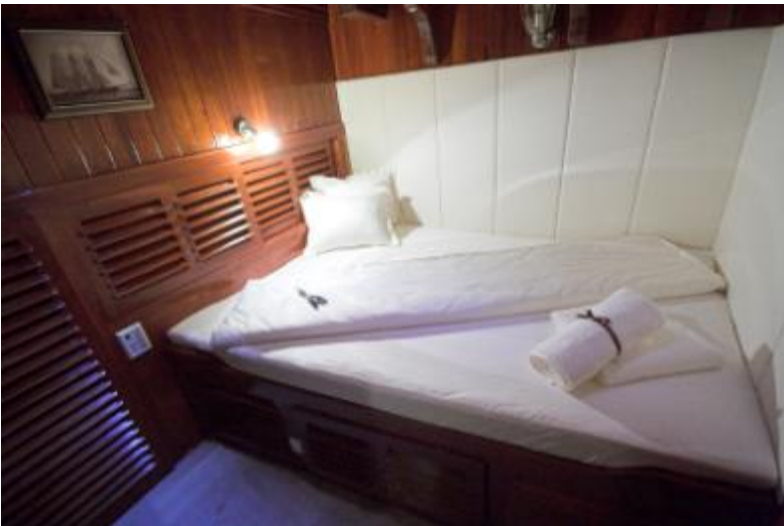

GULET LIBRA

LOA 34,00 m; 6 guest cabins (double); 12 guests; crew of 4, built: 1997 / 2008 / 2011 / 2013